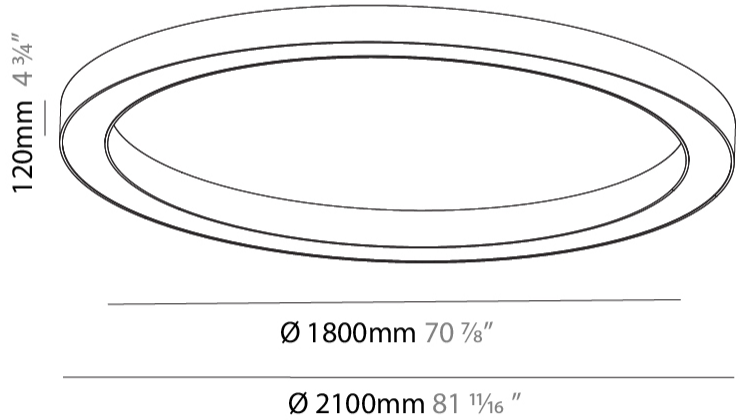

1. To build a product code in our configurator select the specify button on the base model # product page
2. To build a manual product code on this datasheet choose from the options listed below in blue font and add the suffix to the base model #

GENERAL

Series: Glorious
Subseries: Glorious
Brand: Prolicht
Division: Architectural
Mounting Type: Surface
Mounting Location: Ceiling
Subcategory: Ambient

PHYSICAL

Shape: Round
Diameter (mm): 2100
Diameter (in): 82 11/16
Height (mm): 120
Height (in): 4 3/4
Light Distribution: Direct
Weight (kg): 25.133
Weight (lbs): 55.29
Diffuser: PMMA - Opal

Fixture Finish: SSR / BKV / CWI / CRY / HAB / UFT / ITA / RUA / FTG / MYG / LOD / PUS / FRO / FUP / KIA / POP / BLS / SPG / MEY / GOH / GUM / CHC / COM / ABZ / JAG / OBR / MOS / ROR

Fixture Material: Aluminum

ELECTRICAL

Lamp Type: LED (Zhaga Standard)
Input Wattage (W): 101
Total Output Wattage (W): 84 / 67.2 (3500K)
Dimming: Non-Dimming / Phase Dimming (120Vac only) / 0-10V Dimming
Driver Included: Yes
Driver Location: Integrated
Driver Type: Constant Current - 120 / 277Vac
Driver Class: Class 2
Input Voltage (V): 120 - 277
Constant Current (mA): 350 / 700 (3500K)

LED

Color Temperature (°K): 3000 / 3500 / 4000
Max. Delivered Lumen (lm): 9690 / 10035 / 10240
CRI: >80 CRI
Efficiency (%): 65
Lamp Life (hrs): 50000

OPTICAL

RATINGS AND CERTIFICATIONS

Certified By: Certified for North American Standards
IP rating: IP20