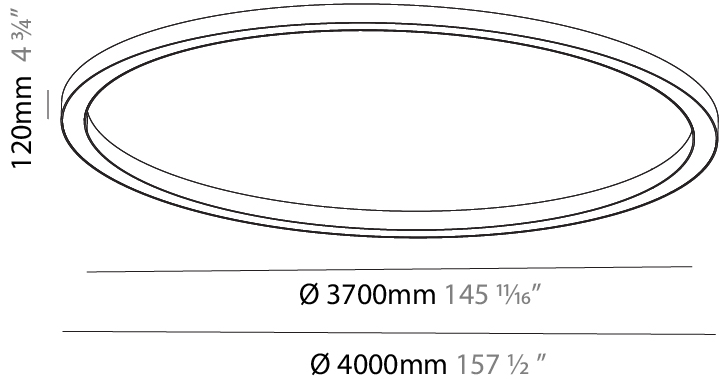

1. To build a product code in our configurator select the specify button on the base model # product page
2. To build a manual product code on this datasheet choose from the options listed below in blue font and add the suffix to the base model #

GENERAL

Series: Glorious
Subseries: Glorious
Brand: Prolicht
Division: Architectural
Mounting Type: Surface
Mounting Location: Ceiling
Subcategory: Ambient

PHYSICAL

Shape: Round
Diameter (mm): 4000
Diameter (in): 157 1/2
Height (mm): 120
Height (in): 4 3/4
Light Distribution: Direct
Weight (kg): 49.661
Weight (lbs): 109.25
Diffuser: PMMA - Opal
Fixture Finish: SSR / BKV / CWI / CRY / HAB / UFT / ITA / RUA / FTG / MYG / LOD / PUS / FRO / FUP / KIA / POP / BLS / SPG / MEY / GOH / GUM / CHC / COM / ABZ / JAG / OBR / MOS / ROR
Fixture Material: Aluminum

ELECTRICAL

Lamp Type: LED (Zhaga Standard)
Input Wattage (W): 200
Total Output Wattage (W): 160 / 128 (3500K)
Dimming: Non-Dimming / Phase Dimming (120Vac only) / 0-10V Dimming
Driver Included: Yes
Driver Location: Integrated
Driver Type: Constant Current - 120 / 277Vac
Driver Class: Class 2
Input Voltage (V): 120 - 277
Constant Current (MA): 350 / 1000 (3500K)

LED

Color Temperature (°K): 3000 / 3500 / 4000
Max. Delivered Lumen (lm): 18460 / 19110 / 19500
CRI: >80 CRI
Efficiency (%): 65
Lamp Life (hrs): 50000

OPTICAL

RATINGS AND CERTIFICATIONS

Certified By: Certified for North American Standards
IP rating: IP20